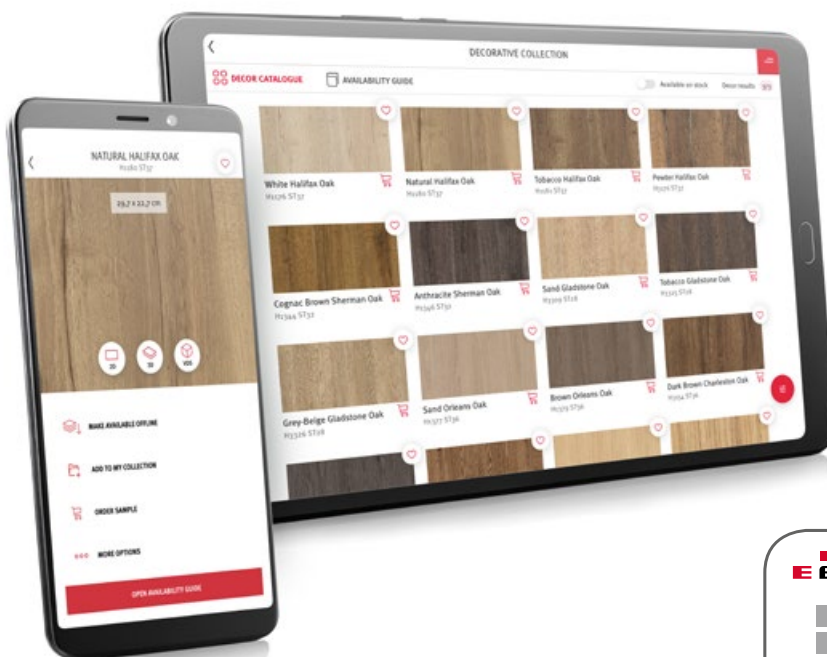

# Time for ...

...sustainable and healthy-home products as well as a variety of digital services.

Scan me!

[to.egger.link/sustainability](https://to.egger.link/sustainability)

## Simply visualise your ideas

Visualise your ideas in different room sets using our latest decors. This will give your customers a first glimpse of how the decors and combinations will change the room.

Scan me! 

[to.egger.link/vds](https://to.egger.link/vds)

## Your collection, available around the clock.\*

Have all of the EGGER decors at your fingertips, no matter where you are, with the Decorative Collection app. Be inspired, create **individual decor collections as well as mood boards quickly and easily.**