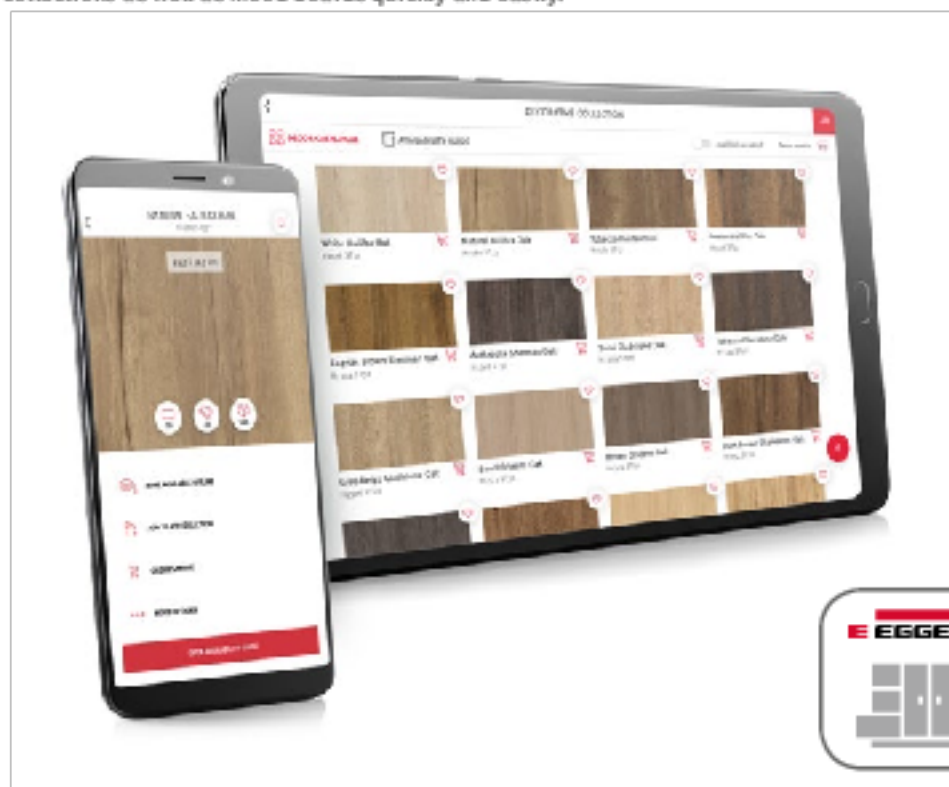

# Time for ...

...sustainable and healthy-home products as well as a variety of digital services.

Scan me!

[to.egger.link/sustainability](https://to.egger.link/sustainability)

## Simply visualise your ideas

Visualise your ideas in different room sets using our latest decors. This will give your customers a first glimpse of how the decors and combinations will change the room.

Scan me! 

[to.egger.link/vds](https://to.egger.link/vds)

## Your collection, available around the clock.\*

Have all of the EGGER decors at your fingertips, no matter where you are, with the Decorative Collection app. Be inspired, create **individual decor collections** as well as **mood boards** quickly and easily.