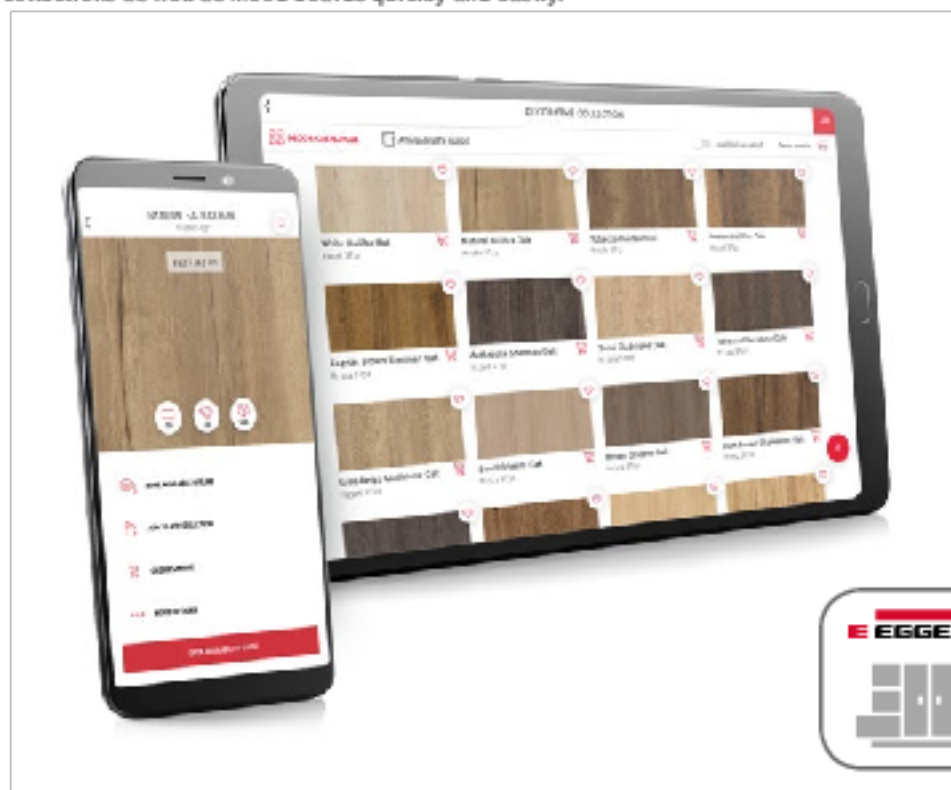

# Time for ...

...sustainable and healthy-home products as well as a variety of digital services.

Scan me!

[to.egger.link/sustainability](https://to.egger.link/sustainability)

## Simply visualise your ideas

Visualise your ideas in different room sets using our latest decors. This will give your customers a first glimpse of how the decors and combinations will change the room.

## Your collection, available around the clock.\*

Have all of the EGGER decors at your fingertips, no matter where you are, with the Decorative Collection app. Be inspired, create **individual decor collections** as well as **mood boards** quickly and easily.